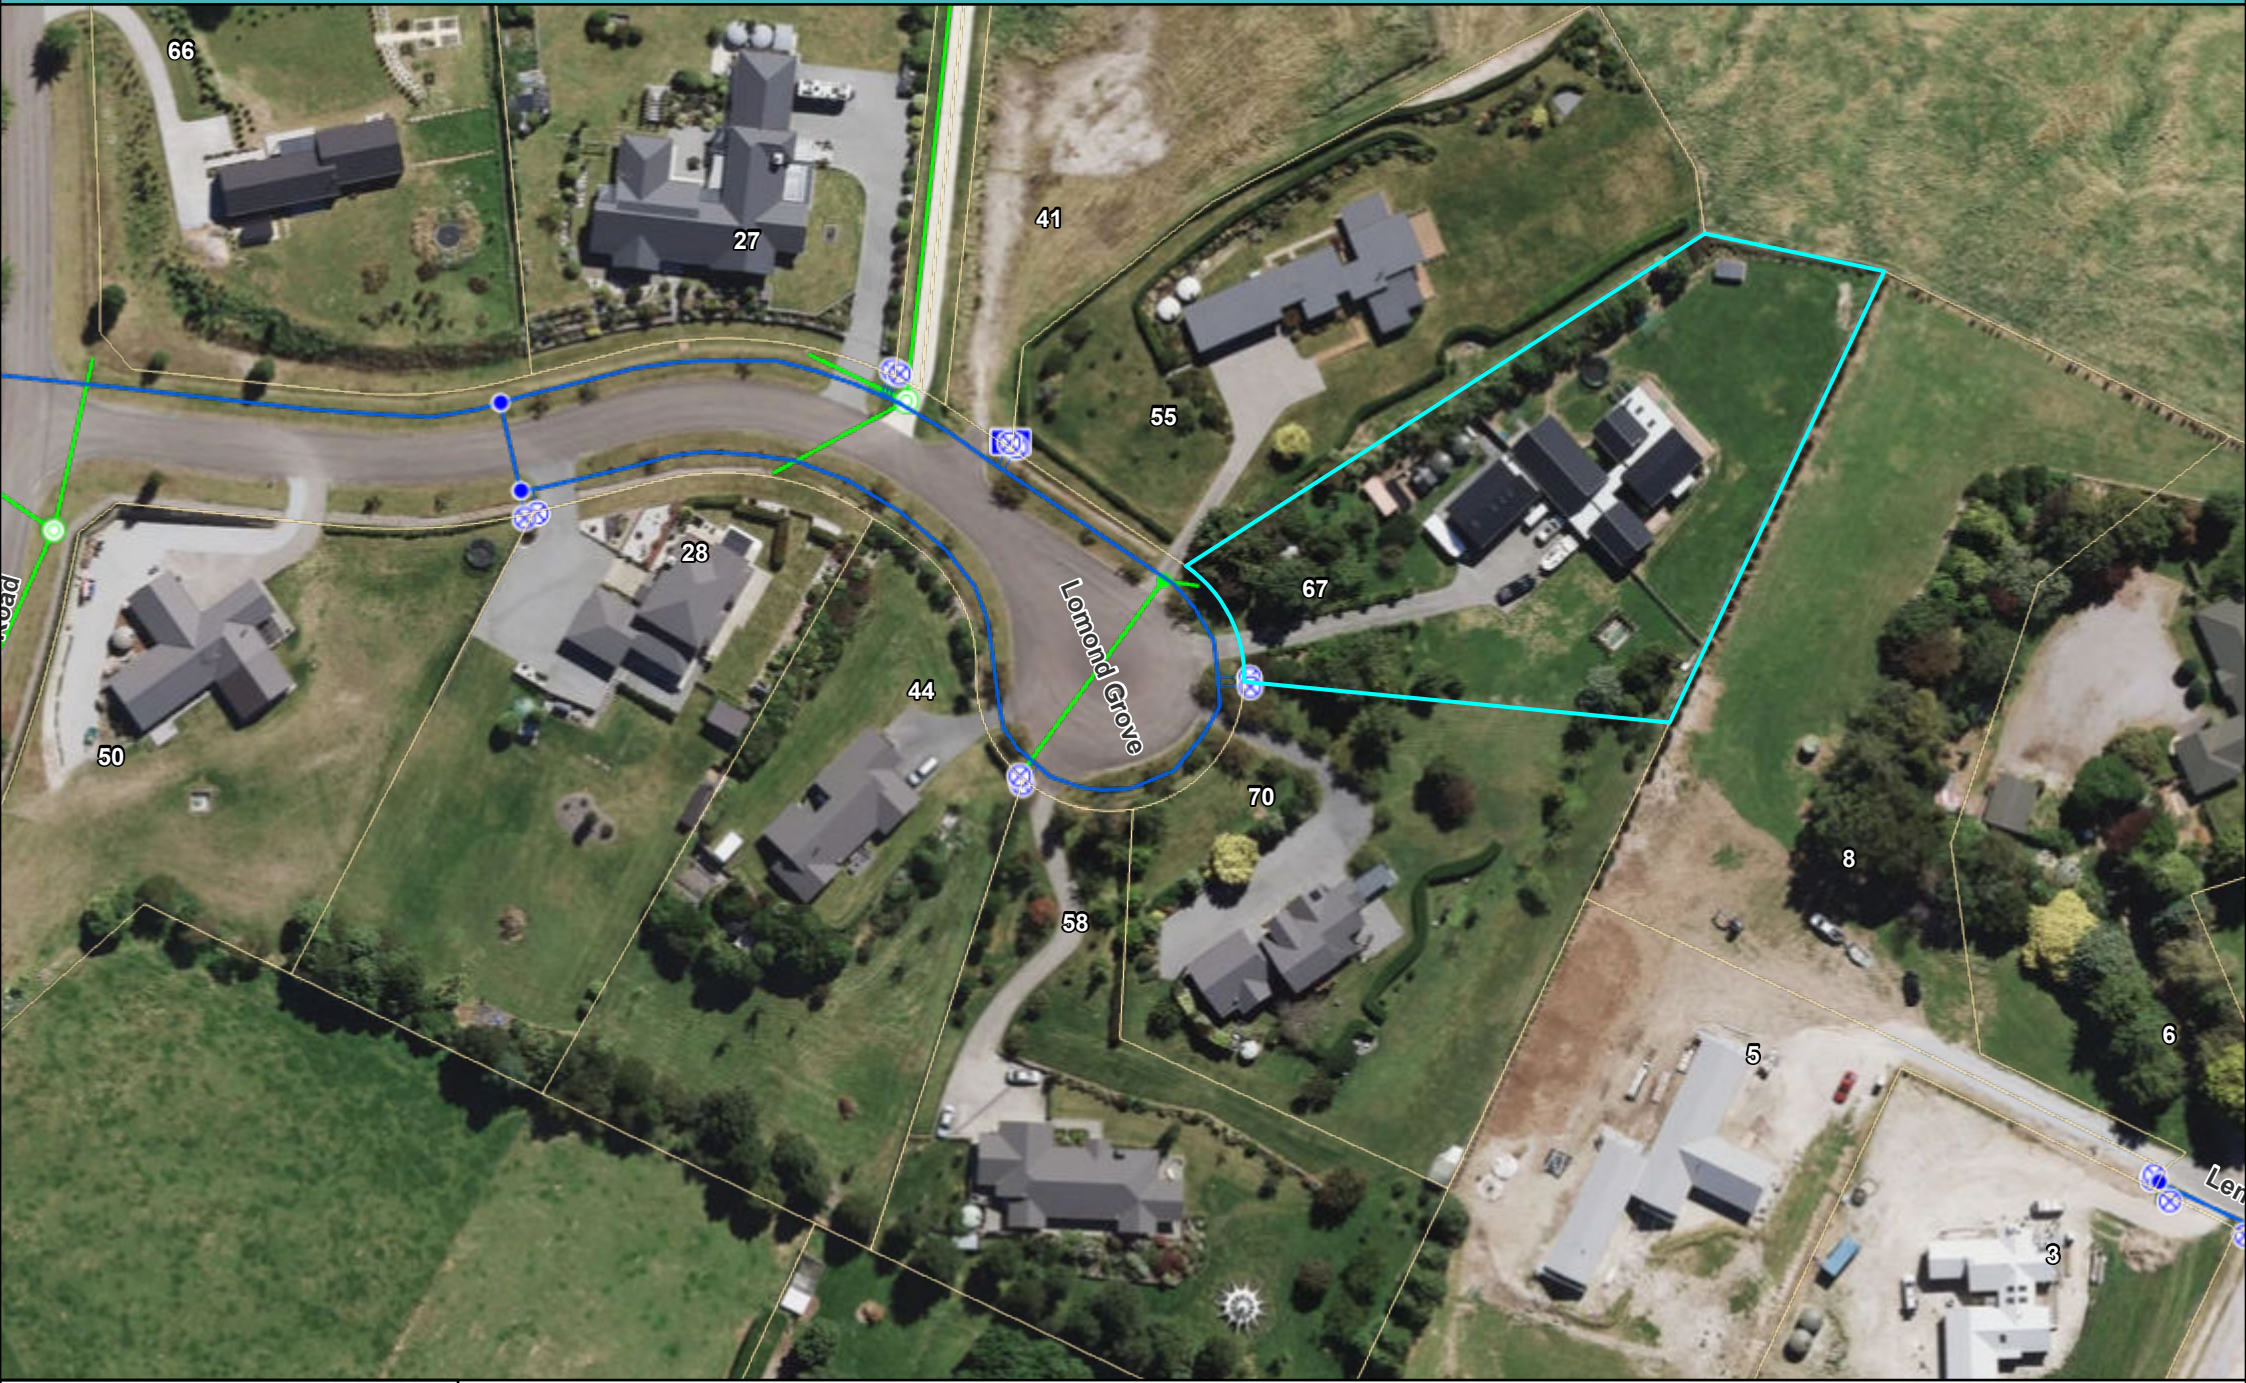

67 Lomond Grove, Acacia Bay