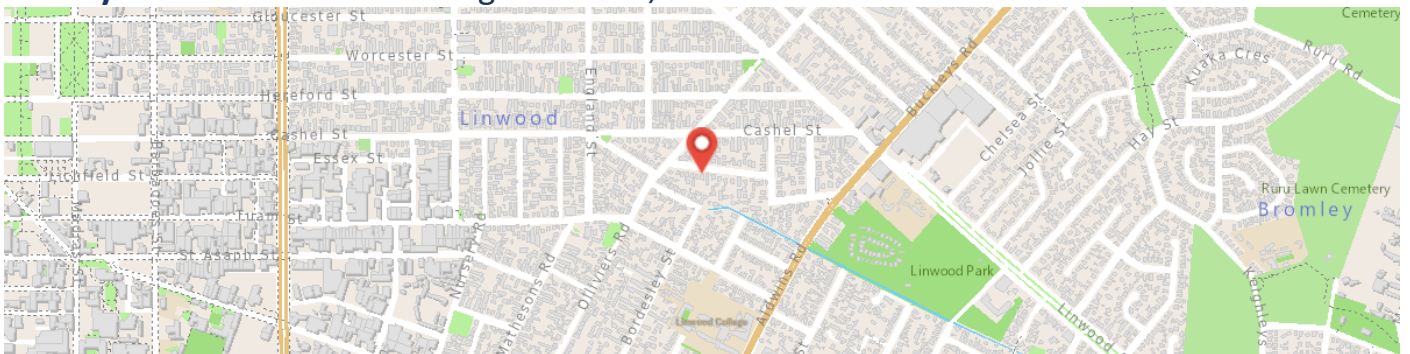

# Property Search

— All about a property and its environment

**Physical Address: 20 Wellington Street, Linwood**

Document Date: 23/01/2025 11:34:02 AM

 Property Rating Unit Boundary

## Photo Date

Aerial Photo Date(s):

## Property Information

**Street Address:** 20 Wellington Street

**Locality:** Linwood

**Appellation:** Pt Lot 43 DP 1348

**Rating Area (ha):** 0.09643185

**Valuation Number:** 2244140700

**Land Value:** \$620000