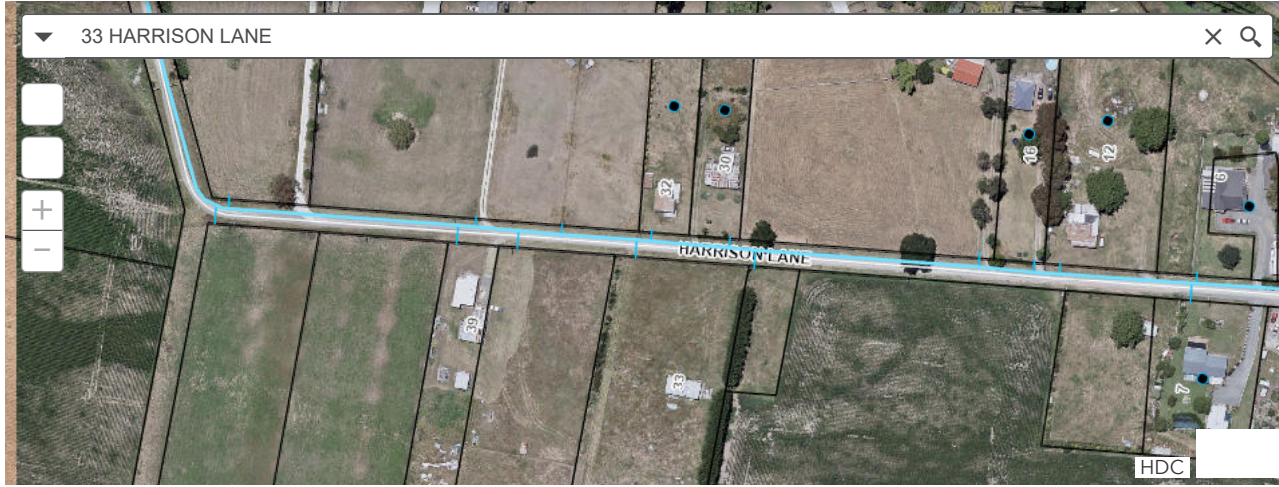

H Water Toby Locations

60m